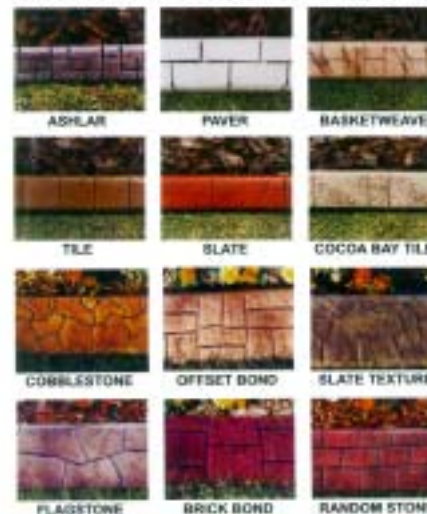

PATTERNS FOR STAMPED EDGING

Curbing has a wide variety of patterns and colors for all your curbing applications

$200.00 OFF

OR

FREE STAMP DESIGN

when you purchase 200 feet or more

763-675-5021